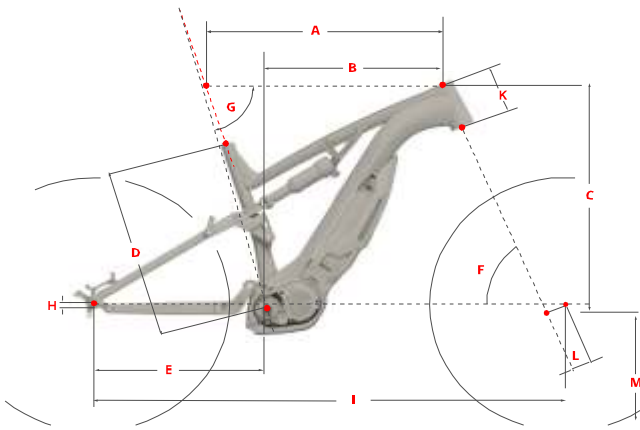

MIG HT-R

TCG THOK CONTROL GEOMETRY

REF	SIZE (MM)	S	M	L	XL
A	Top tube	578	599	625	647
D	Seat tube	374	434	470	505
E	Chain Stay	450	450	450	450
F	Head tube angle	66,5°	67°	67°	67°
G	Seat tube angle	74°	74*	74°	74°
H	BB drop	55	55	55	55
I	Wheelbase	1148	1164	1193	1217
K	Head Tube Length	110	110	130	150
L	Fork Offset	46	46	46	46
M	BB Height (29" x 2.6)	312	312	312	312
	Stem length	60	60	60	60
	Crankset arms length	165	165	165	165

THOK MIG HT-R SET-UP

MODEL	MIG HT-R
FRAME	THOK 6061 T4 T6 Aluminium, Forged and CNC machined, 29" geometry, semi-integrated down tube battery, internal cable
SIZES	S - M - L - XL
SEAT BINDER	THOK - CNC alloy 34,9 mm
FORK	RockShox - RECON RL ,29", Boost, 120 mm travel with lock
STEM	THOK Force - front clamp oversize 31,8 mm, forged alloy, 60 mm length
HANDLEBAR	THOK - Oversize bar 31,8 mm, 7075 Alloy, rise 15 mm, 760 mm width
GRIPS	THOK - Lock-On grip, regular size
SADDLE	THOK Fit - hollow Cr.Mo rail
SEAT POST	THOK dropper post micro height adjustable, remote control (S/125 mm - ML/XL:150 mm)
DISK BRAKES	SRAM - GUIDE T , 4 pistons caliper, hydraulic disk , 200/180 mm rotors diameter front / rear
REAR DERAILLEUR	SRAM - NX 11S
SHIFT LEVER	SRAM - NX 11S
CASSETTE	SRAM - NX 11S
CHAIN	SRAM - 11S
CRANKSET & CHAINRING	FSA 165 mm with chainring 34 T
MOTOR & BATTERY	SHIMANO - E7000 (60Nm - 250W) - semi-integrated Battery 504 Wh
DISPLAY & SHIFT CONTROL	SHIMANO - Display SC-E7000 LCD display with remote control E7000
WHEELS	THOK - 29"x 32 mm
TIRES	MAXXIS - Dissector 29"x 2.6, 60 Tpi, EXO / TR
PEDAL	Flat pedal in polyethylene
SRP PRICE	SEE PRESS RELEASE

THOK E-BIKES RECOMMENDED SIZES	
SMALL	154-165 cm
MEDIUM	165-174 cm
LARGE	174-184 cm
XLARGE	184 and more

THOK reserves the right to modify its tech specs, including the above, at any time and without previous notice or upfront warning